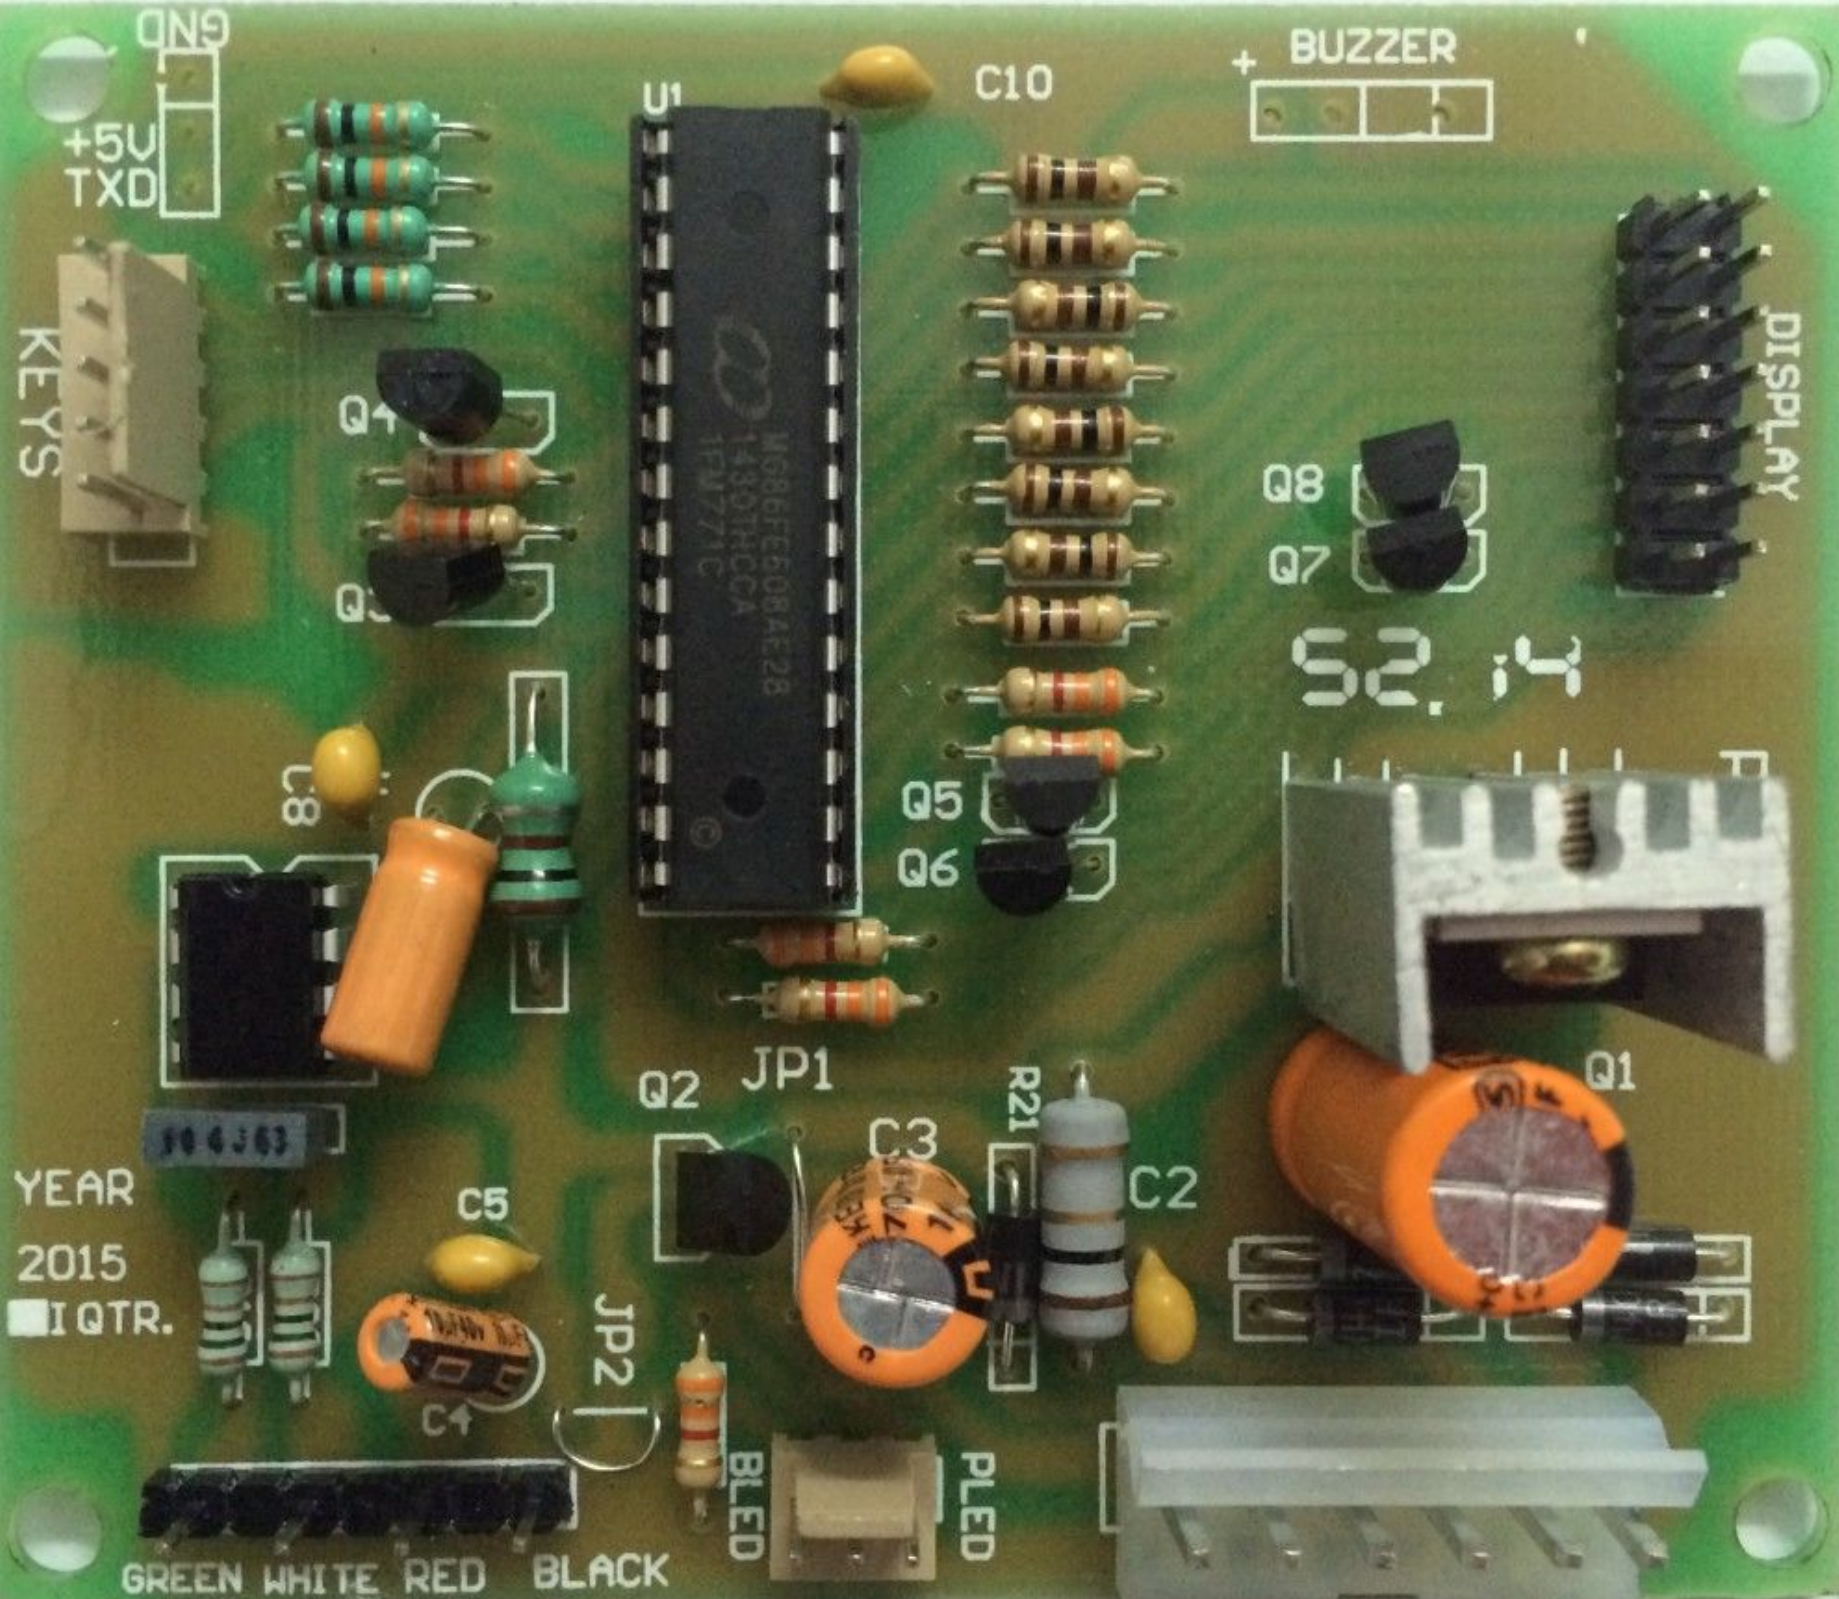

GND
+5V
TXD

KEYS