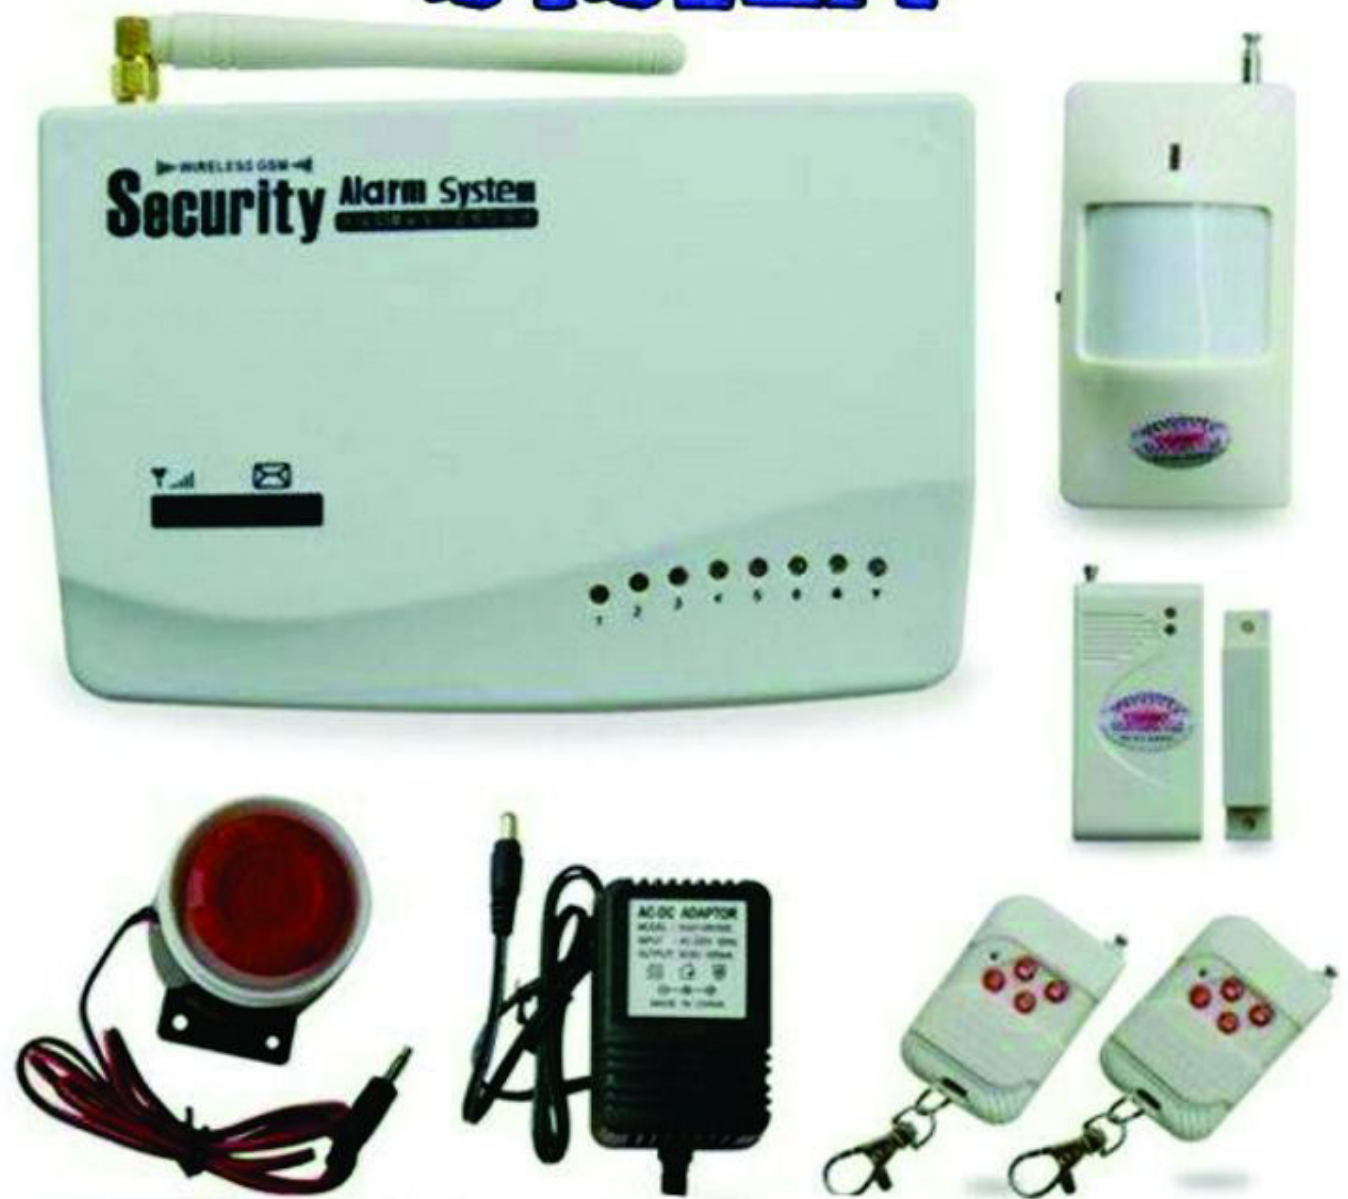

360° panoramic surveillance 3D Perspective 1.3 million high-definition monitor

1280x960

network interface BNC

Phone 02845236089

Cell 9904144089

WIFI NVR KIT

720P Wireless IP Camera System

Auto Connection, No need setting

HD

ONVIF

Heavy discount on bulk quantity

Phone 02845236089

Cell 9904144089

GSM BURGLAR ALARM SYSTEM

Phone 02845236089

Cell 9904144089